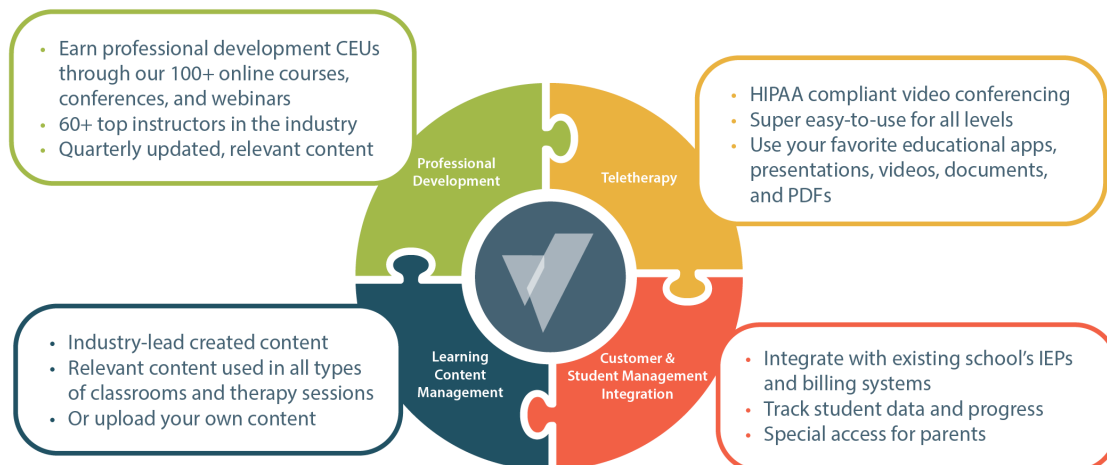

School-Based Therapists and Special Educators NEED:

- Professional development CEUs.
- Access to best-in-class courses, live webinars, and industry-lead conferences for license renewals.
- An education-specific online platform with student-focused resources - all in one place!
- All-in-one access to student data, therapy materials, videos, IEP Goals, and session notes.
- So much **MORE** than what Zoom, Google Meet, or Microsoft Teams offers for teletherapy!

Across the globe, school-based therapists and educators are conducting remote therapy sessions and classrooms. However, most therapists are not finding online tools that are specific to providing therapy for special education students. Video conferencing teletherapy platforms, student management systems, and incorporating session content during sessions can be cumbersome and confusing when piecing together the right solutions.

VERGE LEARNING's marketplace is your school district's one-stop shop for access to everything your teachers and therapists need to participate in successful and easy-to-use online therapy and classroom sessions, while managing their students and content all in one place.

Here are some of the special education-focused tools and solutions VERGE LEARNING's marketplace offers your school or school district:

continued...

The **VERGE LEARNING** family strongly believes that combining the right blend of highly customized teletherapy technology with special education-specific content leads to better results for you and your students. We will continually grow our family of solutions to support your teachers and therapists while providing students with the best possible online learning experience available.